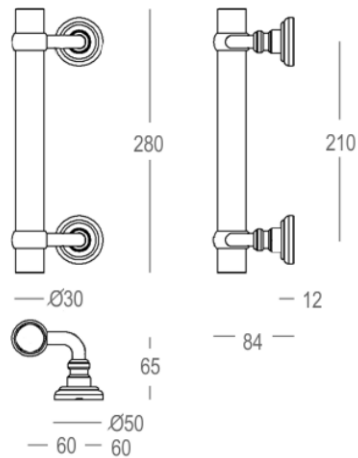

Quincalux

326 Collection - Pull handle

Product information

Collection	326
Type	Pull handle
Reference	326-D0-04-01_210 / Wax
Finish	Matt brushed bronze waxed (04)
Unity	Piece
Material	Brass
Use	Exterior
length	280 mm
Width	85 mm
Height	84 mm
Drilling distance	210 mm
Screw size	M8
Weight	1255 gr
Productie	Handgemaakt in België