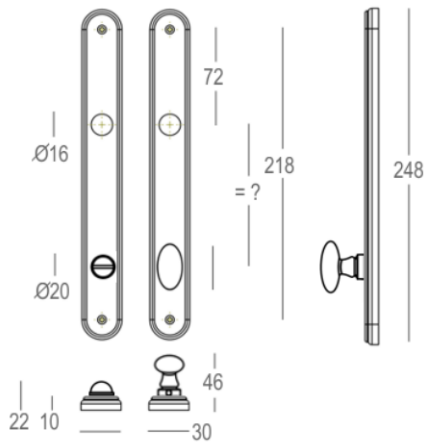

## 325 Collection - Lock/release sets

## Product information

Collection	325
Type	Lock/release sets
Reference	325-WC-41-02/V6
Finish	Matt brushed bronze (41)
Unity	Set
Material	Brass
Use	Indoor
length	248 mm
Width	30 mm
Height	46 mm
Drilling distance	?
Weight	506 gr
Productie	Handgemaakt in België