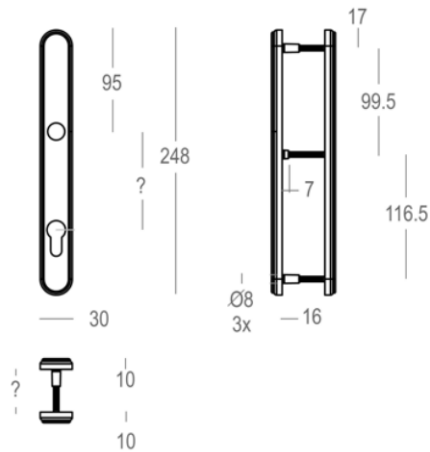

## 325 Collection - Security door hardware

## Product information

Collection	325
Type	Security door hardware
Reference	325-AI-CD-60-02
Finish	Black matt textured (60)
Unity	Pair
Material	Brass
Use	Inside-/Outside use
length	248 mm
Width	30 mm
Height	10 mm
Drilling distance	?
Screw size	M5
Inclusive mounting set	x
Productie	Handgemaakt in België