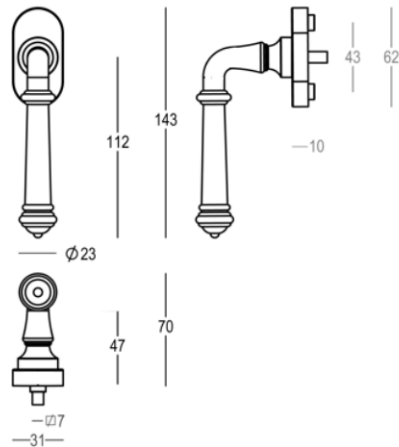

Quincalux

324 Collection - Window hardware

Product information

Collection	324
Type	Window hardware
Reference	324-DK-41-11
Finish	Matt brushed bronze (41)
Unity	Set
Material	Brass
length	143 mm
Width	31 mm
Height	70 mm
Drilling distance	43 mm
Screw size	V/7 mm
Weight	285 gr
Productie	Handgemaakt in België