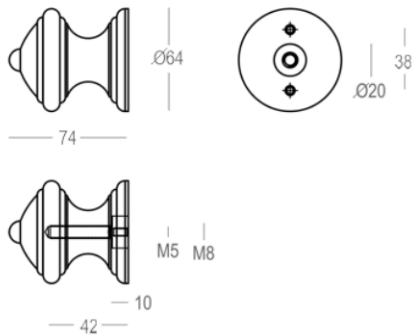

## 323 Collection - Front door handle

## Product information

Collection	323
Type	Front door handle
Reference	323-00-60-01
Finish	Black matt textured (60)
Unity	Piece
Material	Aluminium
Use	Inside-/Outside use
Diameter	64 mm
Height	74 mm
Drilling distance	38 mm
Screw size	M8
Weight	Ms.872 gr/Alu.298 gr
Inclusive mounting set	818-DA
Productie	Handgemaakt in België