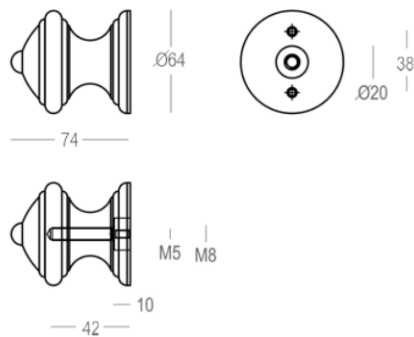

Quincalux

323 Collection - Front door handle

Product information

Collection	323
Type	Front door handle
Reference	323-00-26-01
Finish	Antique brass (26)
Unity	Piece
Material	Brass
Use	Inside-/Outside use
Diameter	64 mm
Height	74 mm
Drilling distance	38 mm
Screw size	M8
Weight	Ms.872 gr/Alu.298 gr
Inclusive mounting set	818-DA
Productie	Handgemaakt in België