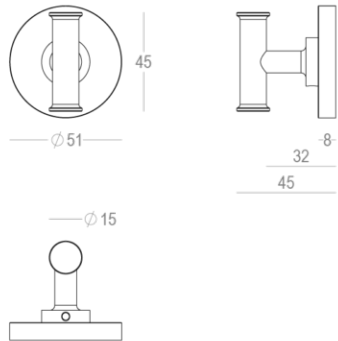

## Product information

Collection	Athena
Type	Hotel privacy lock
Reference	198-HP-22-11-PR/167
Finish	Satin brass (22)
Material	Brass
Use	Indoor
length	45 mm
Width	15 mm
Height	45 mm
Drilling distance	38 mm
Compatibility and certification	Salto (ANSI) & Vingcard
Productie	Handgemaakt in België