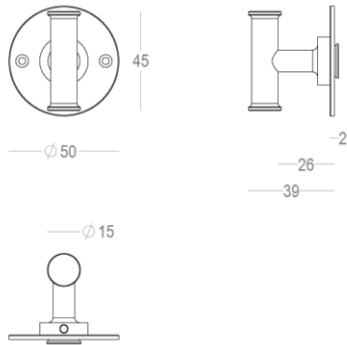

## Product information

Collection	Athena
Type	Hotel privacy lock
Reference	198-HP-22-11-PR/069
Finish	Satin brass (22)
Unity	Piece
Material	Brass
Use	Indoor
length	45 mm
Width	15 mm
Height	39 mm
Drilling distance	38 mm
Compatibility and certification	Salto (ANSI) & Vingcard
Productie	Handgemaakt in België