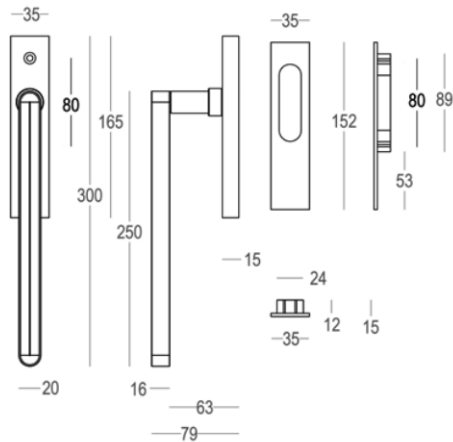

## Product information

|                      |                          |
|----------------------|--------------------------|
| Collection           | Como                     |
| Type                 | Sliding door handles     |
| Reference            | 194-SR-65-01-IN          |
| Finish               | White matt textured (65) |
| Unity                | Piece                    |
| Material             | Brass                    |
| Use                  | Indoor                   |
| length               | 260 mm                   |
| Drilling distance    | 80 mm                    |
| Width                | 20 mm                    |
| Height               | 68 mm                    |
| Screw size           | M10                      |
| Weight               | 1255 gr                  |
| Option cylinder rose | ja                       |
| Productie            | Handgemaakt in België    |