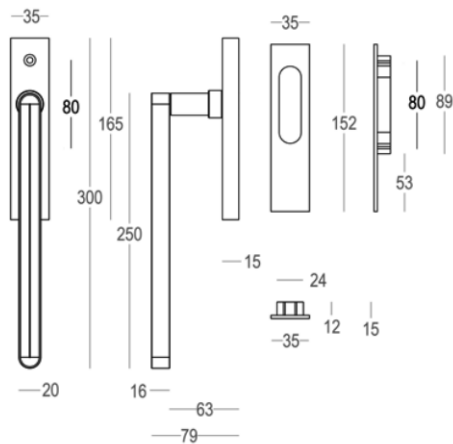

## Product information

|                      |                       |
|----------------------|-----------------------|
| Collection           | Como                  |
| Type                 | Sliding door handles  |
| Reference            | 194-SR-42-01-IN       |
| Finish               | Dark bronze (42)      |
| Unity                | Piece                 |
| Material             | Brass                 |
| Use                  | Indoor                |
| length               | 260 mm                |
| Drilling distance    | 80 mm                 |
| Width                | 20 mm                 |
| Height               | 68 mm                 |
| Screw size           | M10                   |
| Weight               | 1255 gr               |
| Option cylinder rose | ja                    |
| Productie            | Handgemaakt in België |