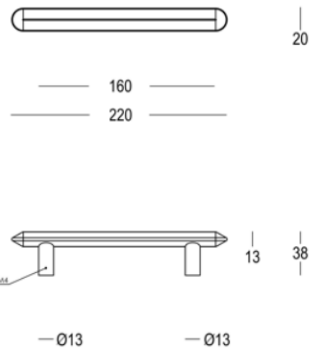

Quincalux

Palma Collection - Furniture hardware

Product information

Collection	Palma
Type	Furniture hardware
Reference	193-16-22-01/160
Finish	Satin brass (22)
Unity	Piece
Material	Brass
Use	Indoor
length	220 mm
Drilling distance	160 mm
Width	20 mm
Height	38 mm
Screw size	M4
Weight	278 gr
Productie	Handgemaakt in België