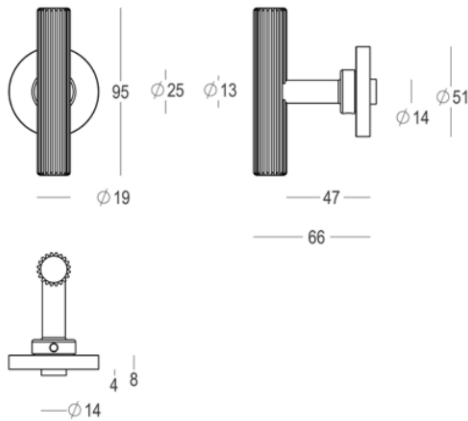

Quincalux

Royal Collection - Door handles

Product information

Collection	Royal
Type	Door handles
Reference	167-R0-42-22T
Finish	Dark bronze (42)
Unity	Pair
Material	Brass
Use	Indoor
length	95mm
Width	19/50mm
Height	60mm
Drilling distance	38mm
Weight	276gr
Productie	Handgemaakt in België