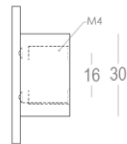

—21—

-10-

Product information

Collection	Luxembourg
Type	Furniture hardware
Reference	158-50-99-01
Finish	Matt brushed nickel (99)
Unity	Piece
Material	Brass
Use	Inside-/Outside use
length	50 mm
Width	50 mm
Height	20 mm
Drilling distance	16 mm
Screw size	M4
Productie	Handgemaakt in België