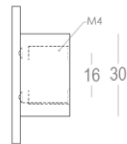

— 21 —

- 10 -

Product information

Collection	Luxembourg
Type	Furniture hardware
Reference	158-50-65-01
Finish	White matt textured (65)
Unity	Piece
Material	Aluminium
Use	Inside-/Outside use
length	50 mm
Width	50 mm
Height	20 mm
Drilling distance	16 mm
Screw size	M4
Productie	Handgemaakt in België