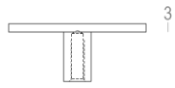

-10-

Product information

| | |
|-------------------|--------------------------|
| Collection | Luxembourg |
| Type | Furniture hardware |
| Reference | 158-50-60-01 |
| Finish | Black matt textured (60) |
| Unity | Piece |
| Material | Aluminium |
| Use | Inside-/Outside use |
| length | 50 mm |
| Width | 50 mm |
| Height | 20 mm |
| Drilling distance | 16 mm |
| Screw size | M4 |
| Productie | Handgemaakt in België |