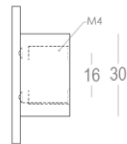

Quincalux

Luxembourg Collection - Furniture

hardware

□50

—21—

-10-

Product information

Collection	Luxembourg
Type	Furniture hardware
Reference	158-50-60-01
Finish	Black matt textured (60)
Unity	Piece
Material	Aluminium
Use	Inside-/Outside use
length	50 mm
Width	50 mm
Height	20 mm
Drilling distance	16 mm
Screw size	M4
Productie	Handgemaakt in België