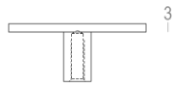

- 3 -

Product information

Collection	Luxembourg
Type	Furniture hardware
Reference	158-50-41-01
Finish	Matt brushed bronze (41)
Unity	Piece
Material	Brass
Use	Inside-/Outside use
length	50 mm
Width	50 mm
Height	20 mm
Drilling distance	16 mm
Screw size	M4
Productie	Handgemaakt in België