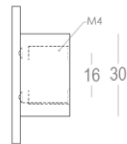

Quincalux

Luxembourg Collection - Furniture

hardware

□ 50

— 21 —

- 3 -

Product information

Collection	Luxembourg
Type	Furniture hardware
Reference	158-50-41-01
Finish	Matt brushed bronze (41)
Unity	Piece
Material	Brass
Use	Inside-/Outside use
length	50 mm
Width	50 mm
Height	20 mm
Drilling distance	16 mm
Screw size	M4
Productie	Handgemaakt in België