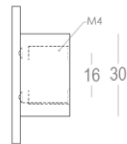

Quincalux

Luxembourg Collection - Furniture

hardware

□50

—21—

-10-

Product information

Collection	Luxembourg
Type	Furniture hardware
Reference	158-50-22-01
Finish	Satin brass (22)
Unity	Piece
Material	Brass
Use	Inside-/Outside use
length	50 mm
Width	50 mm
Height	20 mm
Drilling distance	16 mm
Screw size	M4
Productie	Handgemaakt in België