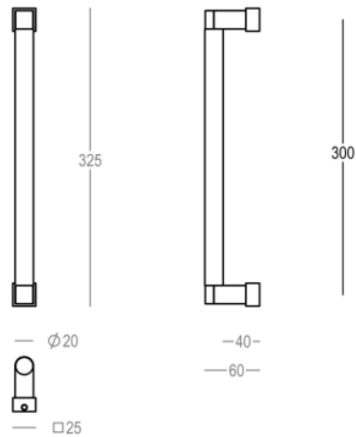

Quincalux

Quincalux

Berlin Collection - Pull handle

Product information

Collection	Berlin
Type	Pull handle
Reference	157-30-99-01/300
Finish	Matt brushed nickel (99)
Unity	Piece
Material	Brass
Use	Indoor
COLLECTION	Berlin
TYPE	Deurgrepen
REFERENCE	157-30-22-01/300
FINISH	Messing Satijn (22)
UNIT	Stuk
DESIGNER	Quincalux Design Studio
MATERIAL	Messing
USE	Binnenshuis
LENGTH	325mm
AXE DISTANCE	300mm

Kouterstraat 7, B-8560 Wevelgem, Belgium

info@quincalux.com

Quincalux

WIDTH 20/25mm

HEIGHT 60mm

SCREW SIZE M8 / M6

Productie Handgemaakt in België