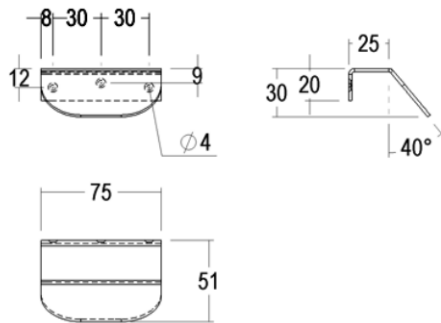

Quincalux

139 Collection - Furniture hardware

Product information

Collection	139
Type	Furniture hardware
Reference	139-75-22-01
Finish	Satin brass (22)
Unity	Piece
Material	Brass
Use	Indoor
length	25 mm
Width	75 mm
Height	30 mm
Productie	Handgemaakt in België