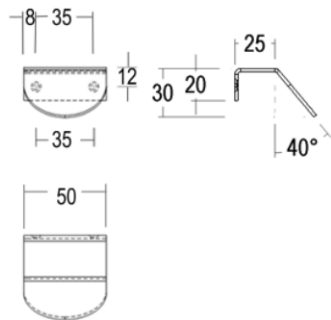

Quincalux

139 Collection - Furniture hardware

Product information

Collection	139
Type	Furniture hardware
Reference	139-50-22-01
Finish	Satin brass (22)
Unity	Piece
Material	Brass
Use	Indoor
length	25 mm
Width	50 mm
Height	30 mm
Productie	Handgemaakt in België