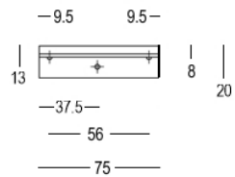

Quincalux

138 Collection - Furniture hardware

Product information

Collection	138
Type	Furniture hardware
Reference	138-75-99-01
Finish	Matt brushed nickel (99)
Unity	Piece
Material	Brass
Use	Indoor
length	50 mm
Width	75 mm
Height	20 mm
Productie	Handgemaakt in België