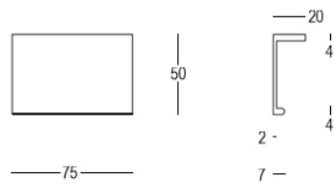

Quincalux

138 Collection - Furniture hardware

Product information

Collection	138
Type	Furniture hardware
Reference	138-75-99-01
Finish	Matt brushed nickel (99)
Unity	Piece
Material	Brass
Use	Indoor
length	50 mm
Width	75 mm
Height	20 mm
Productie	Handgemaakt in België