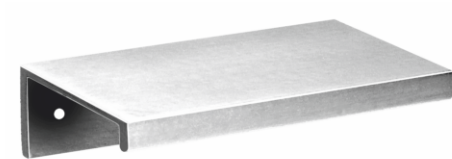

Quincalux

138 Collection - Furniture hardware

Product information

Collection	138
Type	Furniture hardware
Reference	138-75-99-01
Finish	Matt brushed nickel (99)
Unity	Piece
Material	Brass
Use	Indoor
length	50 mm
Width	75 mm
Height	20 mm
Productie	Handgemaakt in België