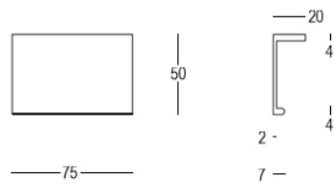

## Product information

---

Collection	138
Type	Furniture hardware
Reference	138-75-65-01
Finish	White matt textured (65)
Unity	Piece
Material	Brass
Use	Indoor
length	50 mm
Width	75 mm
Height	20 mm
Productie	Handgemaakt in België