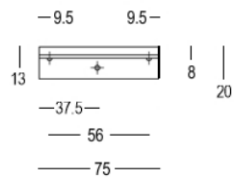

## Product information

---

Collection	138
Type	Furniture hardware
Reference	138-75-65-01
Finish	White matt textured (65)
Unity	Piece
Material	Brass
Use	Indoor
length	50 mm
Width	75 mm
Height	20 mm
Productie	Handgemaakt in België