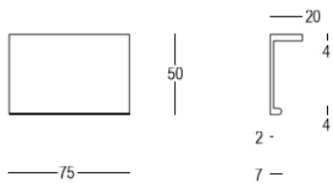

Quincalux

138 Collection - Furniture hardware

Product information

Collection	138
Type	Furniture hardware
Reference	138-75-60-01
Finish	Black matt textured (60)
Unity	Piece
Material	Brass
Use	Indoor
length	50 mm
Width	75 mm
Height	20 mm
Productie	Handgemaakt in België