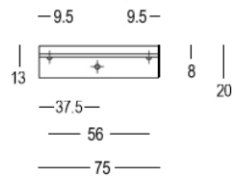

Quincalux

138 Collection - Furniture hardware

Product information

Collection	138
Type	Furniture hardware
Reference	138-75-60-01
Finish	Black matt textured (60)
Unity	Piece
Material	Brass
Use	Indoor
length	50 mm
Width	75 mm
Height	20 mm
Productie	Handgemaakt in België