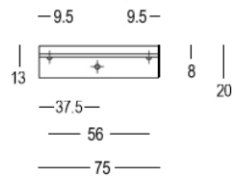

Quincalux

138 Collection - Furniture hardware

Product information

Collection	138
Type	Furniture hardware
Reference	138-75-41-01
Finish	Matt brushed bronze (41)
Unity	Piece
Material	Brass
Use	Indoor
length	50 mm
Width	75 mm
Height	20 mm
Productie	Handgemaakt in België