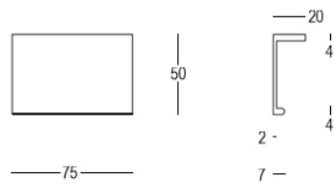

Quincalux

138 Collection - Furniture hardware

Product information

Collection	138
Type	Furniture hardware
Reference	138-75-41-01
Finish	Matt brushed bronze (41)
Unity	Piece
Material	Brass
Use	Indoor
length	50 mm
Width	75 mm
Height	20 mm
Productie	Handgemaakt in België