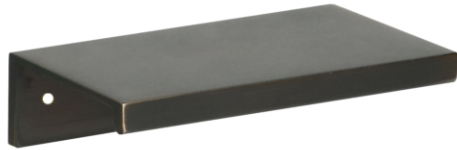

Quincalux

138 Collection - Furniture hardware

Product information

Collection	138
Type	Furniture hardware
Reference	138-75-41-01
Finish	Matt brushed bronze (41)
Unity	Piece
Material	Brass
Use	Indoor
length	50 mm
Width	75 mm
Height	20 mm
Productie	Handgemaakt in België