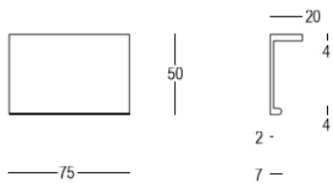

Quincalux

138 Collection - Furniture hardware

Product information

Collection	138
Type	Furniture hardware
Reference	138-75-22-01
Finish	Satin brass (22)
Unity	Piece
Material	Brass
Use	Indoor
length	50 mm
Width	75 mm
Height	20 mm
Productie	Handgemaakt in België