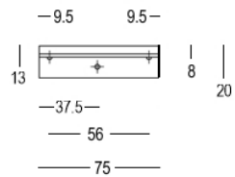

Quincalux

138 Collection - Furniture hardware

Product information

Collection	138
Type	Furniture hardware
Reference	138-75-22-01
Finish	Satin brass (22)
Unity	Piece
Material	Brass
Use	Indoor
length	50 mm
Width	75 mm
Height	20 mm
Productie	Handgemaakt in België