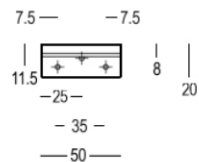

## Product information

---

|            |                          |
|------------|--------------------------|
| Collection | 138                      |
| Type       | Furniture hardware       |
| Reference  | 138-50-99-01             |
| Finish     | Matt brushed nickel (99) |
| Unity      | Piece                    |
| Material   | Brass                    |
| Use        | Indoor                   |
| length     | 50 mm                    |
| Width      | 50 mm                    |
| Height     | 20 mm                    |
| Productie  | Handgemaakt in België    |