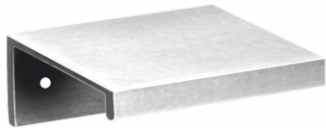

## Product information

---

|            |                          |
|------------|--------------------------|
| Collection | 138                      |
| Type       | Furniture hardware       |
| Reference  | 138-50-99-01             |
| Finish     | Matt brushed nickel (99) |
| Unity      | Piece                    |
| Material   | Brass                    |
| Use        | Indoor                   |
| length     | 50 mm                    |
| Width      | 50 mm                    |
| Height     | 20 mm                    |
| Productie  | Handgemaakt in België    |