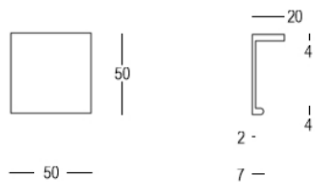

## Product information

---

|            |                          |
|------------|--------------------------|
| Collection | 138                      |
| Type       | Furniture hardware       |
| Reference  | 138-50-99-01             |
| Finish     | Matt brushed nickel (99) |
| Unity      | Piece                    |
| Material   | Brass                    |
| Use        | Indoor                   |
| length     | 50 mm                    |
| Width      | 50 mm                    |
| Height     | 20 mm                    |
| Productie  | Handgemaakt in België    |