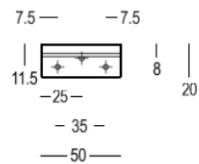

Quincalux

138 Collection - Furniture hardware

Product information

Collection	138
Type	Furniture hardware
Reference	138-50-65-01
Finish	White matt textured (65)
Unity	Piece
Material	Brass
Use	Indoor
length	50 mm
Width	50 mm
Height	20 mm
Productie	Handgemaakt in België