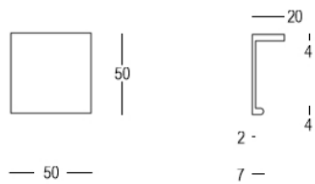

Quincalux

138 Collection - Furniture hardware

Product information

Collection	138
Type	Furniture hardware
Reference	138-50-65-01
Finish	White matt textured (65)
Unity	Piece
Material	Brass
Use	Indoor
length	50 mm
Width	50 mm
Height	20 mm
Productie	Handgemaakt in België