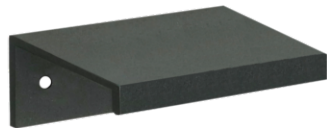

Quincalux

138 Collection - Furniture hardware

Product information

Collection	138
Type	Furniture hardware
Reference	138-50-60-01
Finish	Black matt textured (60)
Unity	Piece
Material	Brass
Use	Indoor
length	50 mm
Width	50 mm
Height	20 mm
Productie	Handgemaakt in België