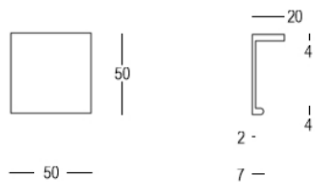

Quincalux

138 Collection - Furniture hardware

Product information

Collection	138
Type	Furniture hardware
Reference	138-50-60-01
Finish	Black matt textured (60)
Unity	Piece
Material	Brass
Use	Indoor
length	50 mm
Width	50 mm
Height	20 mm
Productie	Handgemaakt in België