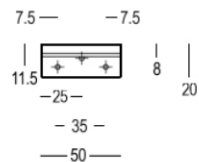

Quincalux

138 Collection - Furniture hardware

Product information

Collection	138
Type	Furniture hardware
Reference	138-50-60-01
Finish	Black matt textured (60)
Unity	Piece
Material	Brass
Use	Indoor
length	50 mm
Width	50 mm
Height	20 mm
Productie	Handgemaakt in België