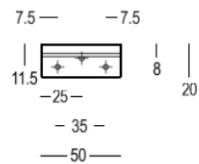

## Product information

---

Collection	138
Type	Furniture hardware
Reference	138-50-41-01
Finish	Matt brushed bronze (41)
Unity	Piece
Material	Brass
Use	Indoor
length	50 mm
Width	50 mm
Height	20 mm
Productie	Handgemaakt in België