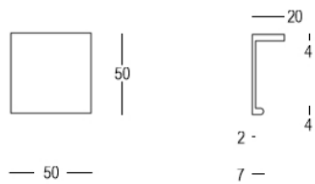

## Product information

---

Collection	138
Type	Furniture hardware
Reference	138-50-41-01
Finish	Matt brushed bronze (41)
Unity	Piece
Material	Brass
Use	Indoor
length	50 mm
Width	50 mm
Height	20 mm
Productie	Handgemaakt in België