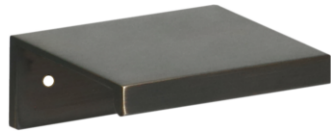

## Product information

---

Collection	138
Type	Furniture hardware
Reference	138-50-41-01
Finish	Matt brushed bronze (41)
Unity	Piece
Material	Brass
Use	Indoor
length	50 mm
Width	50 mm
Height	20 mm
Productie	Handgemaakt in België