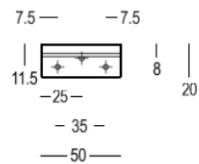

Quincalux

138 Collection - Furniture hardware

Product information

Collection	138
Type	Furniture hardware
Reference	138-50-22-01
Finish	Satin brass (22)
Unity	Piece
Material	Brass
Use	Indoor
length	50 mm
Width	50 mm
Height	20 mm
Productie	Handgemaakt in België