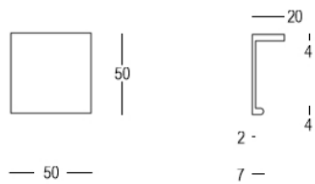

Quincalux

138 Collection - Furniture hardware

Product information

Collection	138
Type	Furniture hardware
Reference	138-50-22-01
Finish	Satin brass (22)
Unity	Piece
Material	Brass
Use	Indoor
length	50 mm
Width	50 mm
Height	20 mm
Productie	Handgemaakt in België