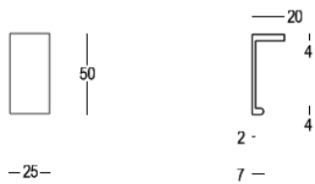

Quincalux

138 Collection - Furniture hardware

Product information

Collection	138
Type	Furniture hardware
Reference	138-25-99-01
Finish	Matt brushed nickel (99)
Unity	Piece
Material	Brass
Use	Indoor
length	50 mm
Width	25 mm
Height	20 mm
Productie	Handgemaakt in België