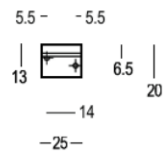

Quincalux

138 Collection - Furniture hardware

Product information

Collection	138
Type	Furniture hardware
Reference	138-25-99-01
Finish	Matt brushed nickel (99)
Unity	Piece
Material	Brass
Use	Indoor
length	50 mm
Width	25 mm
Height	20 mm
Productie	Handgemaakt in België