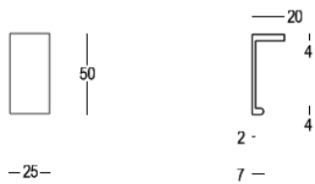

## Product information

---

Collection	138
Type	Furniture hardware
Reference	138-25-65-01
Finish	White matt textured (65)
Unity	Piece
Material	Brass
Use	Indoor
length	50 mm
Width	25 mm
Height	20 mm
Productie	Handgemaakt in België