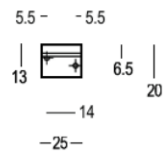

## Product information

---

Collection	138
Type	Furniture hardware
Reference	138-25-65-01
Finish	White matt textured (65)
Unity	Piece
Material	Brass
Use	Indoor
length	50 mm
Width	25 mm
Height	20 mm
Productie	Handgemaakt in België