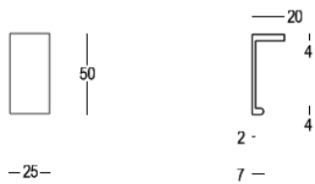

## Product information

---

Collection	138
Type	Furniture hardware
Reference	138-25-60-01
Finish	Black matt textured (60)
Unity	Piece
Material	Brass
Use	Indoor
length	50 mm
Width	25 mm
Height	20 mm
Productie	Handgemaakt in België