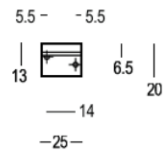

## Product information

---

Collection	138
Type	Furniture hardware
Reference	138-25-60-01
Finish	Black matt textured (60)
Unity	Piece
Material	Brass
Use	Indoor
length	50 mm
Width	25 mm
Height	20 mm
Productie	Handgemaakt in België