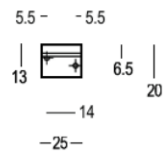

Quincalux

138 Collection - Furniture hardware

Product information

Collection	138
Type	Furniture hardware
Reference	138-25-41-01
Finish	Matt brushed bronze (41)
Unity	Piece
Material	Brass
Use	Indoor
length	50 mm
Width	25 mm
Height	20 mm
Productie	Handgemaakt in België