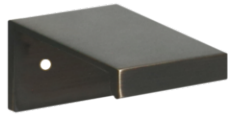

Quincalux

138 Collection - Furniture hardware

Product information

Collection	138
Type	Furniture hardware
Reference	138-25-41-01
Finish	Matt brushed bronze (41)
Unity	Piece
Material	Brass
Use	Indoor
length	50 mm
Width	25 mm
Height	20 mm
Productie	Handgemaakt in België