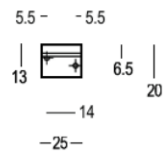

Quincalux

138 Collection - Furniture hardware

Product information

Collection	138
Type	Furniture hardware
Reference	138-25-22-01
Finish	Satin brass (22)
Unity	Piece
Material	Brass
Use	Indoor
length	50 mm
Width	25 mm
Height	20 mm
Productie	Handgemaakt in België