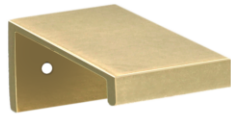

Quincalux

138 Collection - Furniture hardware

Product information

Collection	138
Type	Furniture hardware
Reference	138-25-22-01
Finish	Satin brass (22)
Unity	Piece
Material	Brass
Use	Indoor
length	50 mm
Width	25 mm
Height	20 mm
Productie	Handgemaakt in België