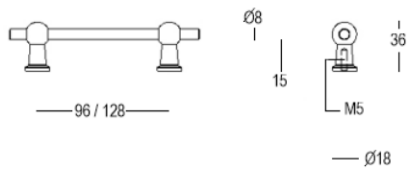

Quincalux

Brussels Collection - Furniture hardware

Product information

Collection	Brussels
Type	Furniture hardware
Reference	124-96-41-01_096
Finish	Matt brushed bronze (41)
Unity	Piece
Material	Brass
Use	Indoor
length	138/170 mm
Width	18 mm
Height	36 mm
Drilling distance	96/128
Screw size	M5
Productie	Handgemaakt in België