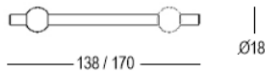

Quincalux

Brussels Collection - Furniture hardware

Product information

Collection	Brussels
Type	Furniture hardware
Reference	124-96-41-01_096
Finish	Matt brushed bronze (41)
Unity	Piece
Material	Brass
Use	Indoor
length	138/170 mm
Width	18 mm
Height	36 mm
Drilling distance	96/128
Screw size	M5
Productie	Handgemaakt in België